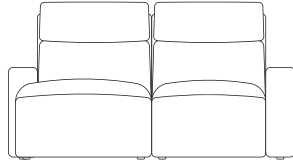

Single Armless Chair

Double Armless Chair

2 Seaters

with console

wireless charger & storage console

swivel table & reading light console

end seats and armless chairs also have option of triple power footrest, backrest & headrest
chaises also have option of dual powered backrest & headrest

2 Seaters with Chaise

left arm facing chaise

right arm facing chaise

with console

wireless charger & storage console

swivel table & reading light console

end seats and armless chairs also have option of triple power footrest, backrest & headrest
chaises also have option of dual powered backrest & headrest

3 Seaters

with console

wireless charger & storage console

swivel table & reading light console

with two consoles

wireless charger & storage consoles

swivel table & reading light consoles

mixed consoles

mixed consoles

end seats and armless chairs also have option of triple power footrest, backrest & headrest
chaises also have option of dual powered backrest & headrest

3 Seaters with Chaise

left arm facing chaise