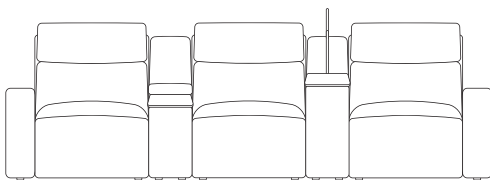

2 Seaters with Chaise

left arm facing chaise

right arm facing chaise

with console

wireless charger & storage console

swivel table & reading light console

end seats and armless chairs also have option of triple power footrest, backrest & headrest
chaises also have option of dual powered backrest & headrest

3 Seaters

with console

wireless charger & storage console

swivel table & reading light console

with two consoles

wireless charger & storage consoles

swivel table & reading light consoles

mixed consoles

mixed consoles

end seats and armless chairs also have option of triple power footrest, backrest & headrest
chaises also have option of dual powered backrest & headrest

3 Seaters with Chaise

left arm facing chaise

right arm facing chaise

with console

wireless charger & storage console

swivel table & reading light console

with two consoles

wireless charger & storage consoles

swivel table & reading light consoles

mixed consoles