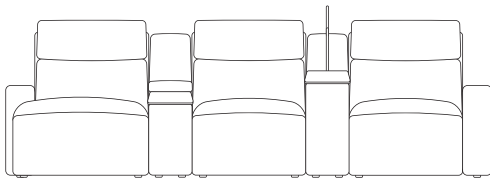

mixed consoles

end seats and armless chairs also have option of triple power footrest, backrest & headrest
chaises also have option of dual powered backrest & headrest

3 Seaters with Chaise

left arm facing chaise

right arm facing chaise

with console

wireless charger & storage console

swivel table & reading light console

with two consoles

wireless charger & storage consoles

swivel table & reading light consoles

mixed consoles

end seats and armless chairs also have option of triple power footrest, backrest & headrest
chaises also have option of dual powered backrest & headrest

3 Seaters with Two Chaises

left and right arm facing chaises

with consoles

wireless charger & storage consoles

swivel table & reading light consoles

mixed consoles

3 Seaters with Three Chaises

wireless charger & storage consoles

swivel table & reading light consoles

mixed consoles