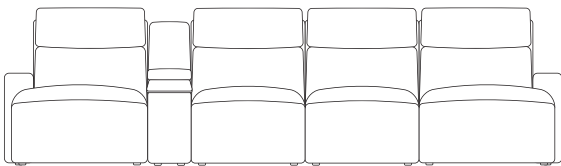

mixed consoles

end seats and armless chairs also have option of triple power footrest, backrest & headrest
chaises also have option of dual powered backrest & headrest

4 Seaters with Right Hand Facing Chaise

with console

wireless charger & storage console

swivel table & reading light console

with consoles

wireless charger & storage consoles

swivel table & reading light consoles

mixed consoles

end seats and armless chairs also have option of triple power footrest, backrest & headrest
chaises also have option of dual powered backrest & headrest

4 Seaters with Chaises On Both Ends

with console

wireless charger & storage console

swivel table & reading light console

with consoles

wireless charger & storage consoles

swivel table & reading light consoles

mixed consoles

end seats and armless chairs also have option of triple power footrest, backrest & headrest
chaises also have option of dual powered backrest & headrest