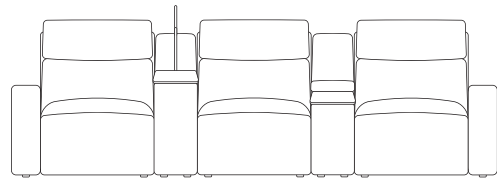

2 Seaters with Chaise

left arm facing chaise

right arm facing chaise

with console

wireless charger & storage console

swivel table & reading light console

end seats and armless chairs also have option of triple power footrest, backrest & headrest
chaises also have option of dual powered backrest & headrest

3 Seaters

with console

wireless charger & storage console

swivel table & reading light console

with two consoles

wireless charger & storage consoles

swivel table & reading light consoles

mixed consoles

mixed consoles

end seats and armless chairs also have option of triple power footrest, backrest & headrest
chaises also have option of dual powered backrest & headrest

3 Seaters with Chaise

left arm facing chaise

right arm facing chaise

with console

wireless charger & storage console

swivel table & reading light console

with two consoles

wireless charger & storage consoles

swivel table & reading light consoles

mixed consoles