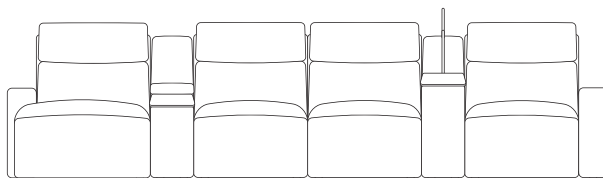

end seats and armless chairs also have option of triple power footrest, backrest & headrest
chaises also have option of dual powered backrest & headrest

4 Seaters

with console

wireless charger & storage console

swivel table & reading light console

with consoles

wireless charger & storage consoles

swivel table & reading light consoles

mixed consoles

end seats and armless chairs also have option of triple power footrest, backrest & headrest
chaises also have option of dual powered backrest & headrest

4 Seaters with Left Hand Facing Chaise

with console

wireless charger & storage console

swivel table & reading light console

with consoles

wireless charger & storage consoles

swivel table & reading light consoles

mixed consoles

end seats and armless chairs also have option of triple power footrest, backrest & headrest
chaises also have option of dual powered backrest & headrest

4 Seaters with Right Hand Facing Chaise