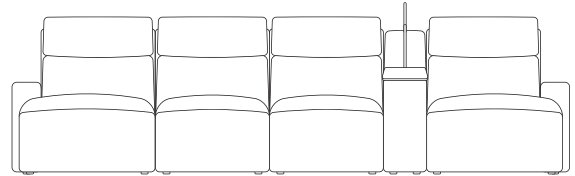

mixed consoles

end seats and armless chairs also have option of triple power footrest, backrest & headrest
chaises also have option of dual powered backrest & headrest

4 Seaters with Right Hand Facing Chaise

with console

wireless charger & storage console

swivel table & reading light console

with consoles

wireless charger & storage consoles

swivel table & reading light consoles

mixed consoles

end seats and armless chairs also have option of triple power footrest, backrest & headrest
chaises also have option of dual powered backrest & headrest

4 Seaters with Chaises On Both Ends

with console

wireless charger & storage console

swivel table & reading light console

with consoles

wireless charger & storage consoles

swivel table & reading light consoles

mixed consoles

end seats and armless chairs also have option of triple power footrest, backrest & headrest
chaises also have option of dual powered backrest & headrest