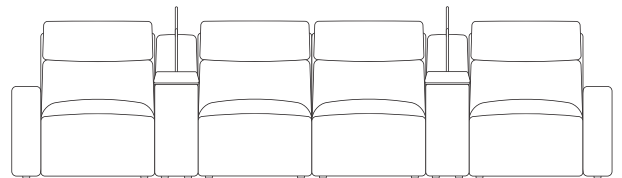

with consoles

wireless charger & storage consoles

swivel table & reading light consoles

mixed consoles

3 Seaters with Three Chaises

wireless charger & storage consoles

swivel table & reading light consoles

mixed consoles

end seats and armless chairs also have option of triple power footrest, backrest & headrest
chaises also have option of dual powered backrest & headrest

4 Seaters

with console

wireless charger & storage console

swivel table & reading light console

with consoles

wireless charger & storage consoles

swivel table & reading light consoles

mixed consoles

end seats and armless chairs also have option of triple power footrest, backrest & headrest
chaises also have option of dual powered backrest & headrest

4 Seaters with Left Hand Facing Chaise

with console

wireless charger & storage console

swivel table & reading light console

with consoles

wireless charger & storage consoles

swivel table & reading light consoles