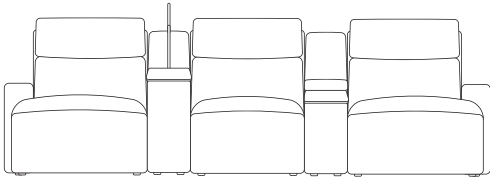

right arm facing chaise

with console

wireless charger & storage console

swivel table & reading light console

with two consoles

wireless charger & storage consoles

swivel table & reading light consoles

mixed consoles

end seats and armless chairs also have option of triple power footrest, backrest & headrest
chaises also have option of dual powered backrest & headrest

3 Seaters with Two Chaises

left and right arm facing chaises

with consoles

wireless charger & storage consoles

swivel table & reading light consoles

mixed consoles

3 Seaters with Three Chaises

wireless charger & storage consoles

swivel table & reading light consoles

mixed consoles

end seats and armless chairs also have option of triple power footrest, backrest & headrest
chaises also have option of dual powered backrest & headrest

4 Seaters

with console

wireless charger & storage console