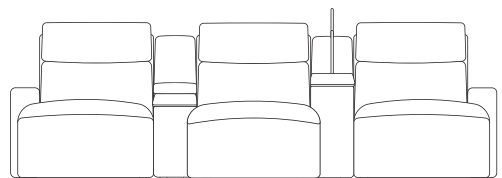

end seats and armless chairs also have option of triple power footrest, backrest & headrest
chaises also have option of dual powered backrest & headrest

3 Seaters with Two Chaises

left and right arm facing chaises

with consoles

wireless charger & storage consoles

swivel table & reading light consoles

mixed consoles

3 Seaters with Three Chaises

wireless charger & storage consoles

swivel table & reading light consoles

mixed consoles

end seats and armless chairs also have option of triple power footrest, backrest & headrest
chaises also have option of dual powered backrest & headrest

4 Seaters

with console

wireless charger & storage console

swivel table & reading light console

with consoles

wireless charger & storage consoles

swivel table & reading light consoles

mixed consoles

end seats and armless chairs also have option of triple power footrest, backrest & headrest
chaises also have option of dual powered backrest & headrest