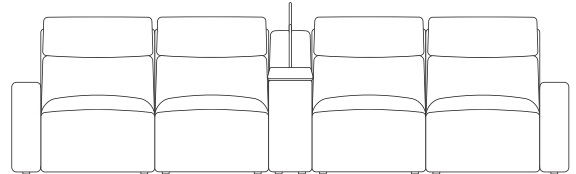

with consoles

wireless charger & storage consoles

swivel table & reading light consoles

mixed consoles

3 Seaters with Three Chaises

wireless charger & storage consoles

swivel table & reading light consoles

mixed consoles

end seats and armless chairs also have option of triple power footrest, backrest & headrest
chaises also have option of dual powered backrest & headrest

4 Seaters

with console

wireless charger & storage console

swivel table & reading light console

with consoles

wireless charger & storage consoles

swivel table & reading light consoles

mixed consoles

end seats and armless chairs also have option of triple power footrest, backrest & headrest
chaises also have option of dual powered backrest & headrest

4 Seaters with Left Hand Facing Chaise

with console

wireless charger & storage console

swivel table & reading light console

with consoles

wireless charger & storage consoles

swivel table & reading light consoles