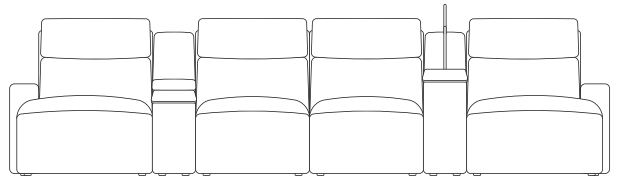

mixed consoles

end seats and armless chairs also have option of triple power footrest, backrest & headrest
chaises also have option of dual powered backrest & headrest

4 Seaters with Right Hand Facing Chaise

with console

wireless charger & storage console

swivel table & reading light console

with consoles

wireless charger & storage consoles

swivel table & reading light consoles

mixed consoles

end seats and armless chairs also have option of triple power footrest, backrest & headrest
chaises also have option of dual powered backrest & headrest

4 Seaters with Chaises On Both Ends

with console

wireless charger & storage console

swivel table & reading light console

with consoles

wireless charger & storage consoles

swivel table & reading light consoles

mixed consoles

end seats and armless chairs also have option of triple power footrest, backrest & headrest
chaises also have option of dual powered backrest & headrest