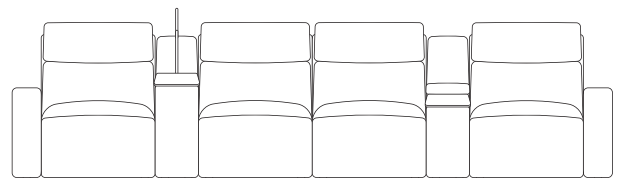

end seats and armless chairs also have option of triple power footrest, backrest & headrest
chaises also have option of dual powered backrest & headrest

4 Seaters

with console

wireless charger & storage console

swivel table & reading light console

with consoles

wireless charger & storage consoles

swivel table & reading light consoles

mixed consoles

end seats and armless chairs also have option of triple power footrest, backrest & headrest
chaises also have option of dual powered backrest & headrest

4 Seaters with Left Hand Facing Chaise

with console

wireless charger & storage console

swivel table & reading light console

with consoles

wireless charger & storage consoles

swivel table & reading light consoles

mixed consoles

end seats and armless chairs also have option of triple power footrest, backrest & headrest
chaises also have option of dual powered backrest & headrest

4 Seaters with Right Hand Facing Chaise