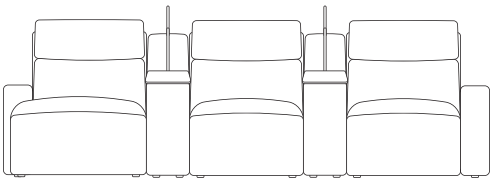

mixed consoles

end seats and armless chairs also have option of triple power footrest, backrest & headrest
chaises also have option of dual powered backrest & headrest

3 Seaters with Chaise

left arm facing chaise

right arm facing chaise

with console

wireless charger & storage console

swivel table & reading light console

with two consoles

wireless charger & storage consoles

swivel table & reading light consoles

mixed consoles

end seats and armless chairs also have option of triple power footrest, backrest & headrest
chaises also have option of dual powered backrest & headrest

3 Seaters with Two Chaises

left and right arm facing chaises

with consoles

wireless charger & storage consoles

swivel table & reading light consoles

mixed consoles

3 Seaters with Three Chaises

wireless charger & storage consoles

swivel table & reading light consoles

mixed consoles