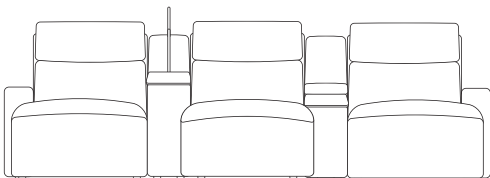

end seats and armless chairs also have option of triple power footrest, backrest & headrest
chaises also have option of dual powered backrest & headrest

3 Seaters with Two Chaises

left and right arm facing chaises

with consoles

wireless charger & storage consoles

swivel table & reading light consoles

mixed consoles

3 Seaters with Three Chaises

wireless charger & storage consoles

swivel table & reading light consoles

mixed consoles

end seats and armless chairs also have option of triple power footrest, backrest & headrest
chaises also have option of dual powered backrest & headrest

4 Seaters

with console

wireless charger & storage console

swivel table & reading light console

with consoles

wireless charger & storage consoles

swivel table & reading light consoles

mixed consoles

end seats and armless chairs also have option of triple power footrest, backrest & headrest
chaises also have option of dual powered backrest & headrest