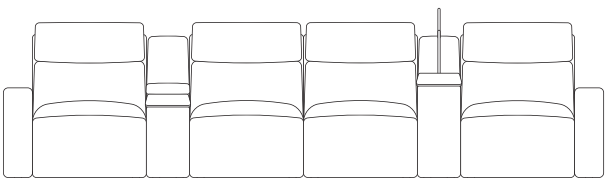

with consoles

wireless charger & storage consoles

swivel table & reading light consoles

mixed consoles

3 Seaters with Three Chaises

wireless charger & storage consoles

swivel table & reading light consoles

mixed consoles

end seats and armless chairs also have option of triple power footrest, backrest & headrest
chaises also have option of dual powered backrest & headrest

4 Seaters

with console

wireless charger & storage console

swivel table & reading light console

with consoles

wireless charger & storage consoles

swivel table & reading light consoles

mixed consoles

end seats and armless chairs also have option of triple power footrest, backrest & headrest
chaises also have option of dual powered backrest & headrest

4 Seaters with Left Hand Facing Chaise

with console

wireless charger & storage console

swivel table & reading light console

with consoles

wireless charger & storage consoles

swivel table & reading light consoles