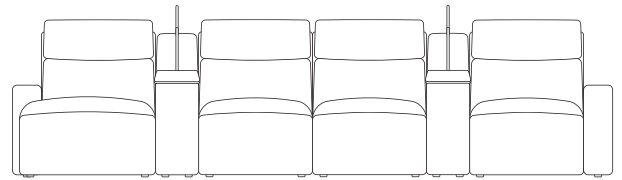

end seats and armless chairs also have option of triple power footrest, backrest & headrest
chaises also have option of dual powered backrest & headrest

4 Seaters

with console

wireless charger & storage console

swivel table & reading light console

with consoles

wireless charger & storage consoles

swivel table & reading light consoles

mixed consoles

end seats and armless chairs also have option of triple power footrest, backrest & headrest
chaises also have option of dual powered backrest & headrest

4 Seaters with Left Hand Facing Chaise

with console

wireless charger & storage console

swivel table & reading light console

with consoles

wireless charger & storage consoles

swivel table & reading light consoles

mixed consoles

end seats and armless chairs also have option of triple power footrest, backrest & headrest
chaises also have option of dual powered backrest & headrest

4 Seaters with Right Hand Facing Chaise