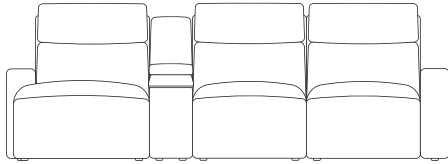

3 Seaters

with console

wireless charger & storage console

swivel table & reading light console

with two consoles

wireless charger & storage consoles

swivel table & reading light consoles

mixed consoles

mixed consoles

end seats and armless chairs also have option of triple power footrest, backrest & headrest
chaises also have option of dual powered backrest & headrest

3 Seaters with Chaise

left arm facing chaise

right arm facing chaise

with console

wireless charger & storage console

swivel table & reading light console

with two consoles

wireless charger & storage consoles

swivel table & reading light consoles

mixed consoles

end seats and armless chairs also have option of triple power footrest, backrest & headrest
chaises also have option of dual powered backrest & headrest

3 Seaters with Two Chaises

left and right arm facing chaises