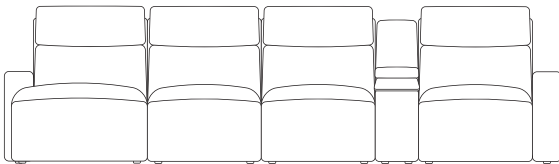

end seats and armless chairs also have option of triple power footrest, backrest & headrest
chaises also have option of dual powered backrest & headrest

4 Seaters

with console

wireless charger & storage console

swivel table & reading light console

with consoles

wireless charger & storage consoles

swivel table & reading light consoles

mixed consoles

end seats and armless chairs also have option of triple power footrest, backrest & headrest
chaises also have option of dual powered backrest & headrest

4 Seaters with Left Hand Facing Chaise

with console

wireless charger & storage console

swivel table & reading light console

with consoles

wireless charger & storage consoles

swivel table & reading light consoles

mixed consoles

end seats and armless chairs also have option of triple power footrest, backrest & headrest
chaises also have option of dual powered backrest & headrest

4 Seaters with Right Hand Facing Chaise