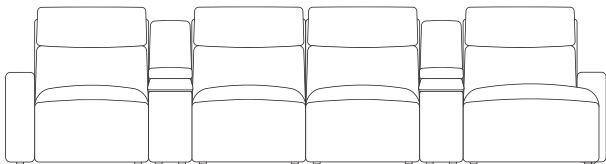

mixed consoles

end seats and armless chairs also have option of triple power footrest, backrest & headrest
chaises also have option of dual powered backrest & headrest

4 Seaters with Right Hand Facing Chaise

with console

wireless charger & storage console

swivel table & reading light console

with consoles

wireless charger & storage consoles

swivel table & reading light consoles

mixed consoles

end seats and armless chairs also have option of triple power footrest, backrest & headrest
chaises also have option of dual powered backrest & headrest

4 Seaters with Chaises On Both Ends

with console

wireless charger & storage console

swivel table & reading light console

with consoles

wireless charger & storage consoles

swivel table & reading light consoles