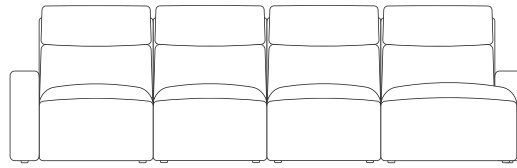

end seats and armless chairs also have option of triple power footrest, backrest & headrest
chaises also have option of dual powered backrest & headrest

4 Seaters

with console

wireless charger & storage console

swivel table & reading light console

with consoles

wireless charger & storage consoles

swivel table & reading light consoles

mixed consoles

end seats and armless chairs also have option of triple power footrest, backrest & headrest
chaises also have option of dual powered backrest & headrest

4 Seaters with Left Hand Facing Chaise

with console

wireless charger & storage console

swivel table & reading light console

with consoles

wireless charger & storage consoles

swivel table & reading light consoles

mixed consoles

end seats and armless chairs also have option of triple power footrest, backrest & headrest
chaises also have option of dual powered backrest & headrest

4 Seaters with Right Hand Facing Chaise