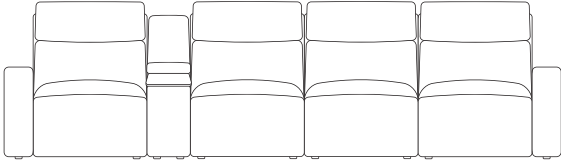

end seats and armless chairs also have option of triple power footrest, backrest & headrest
chaises also have option of dual powered backrest & headrest

3 Seaters with Two Chaises

left and right arm facing chaises

with consoles

wireless charger & storage consoles

swivel table & reading light consoles

mixed consoles

3 Seaters with Three Chaises

wireless charger & storage consoles

swivel table & reading light consoles

mixed consoles

end seats and armless chairs also have option of triple power footrest, backrest & headrest
chaises also have option of dual powered backrest & headrest

4 Seaters

with console

wireless charger & storage console

swivel table & reading light console

with consoles

wireless charger & storage consoles

swivel table & reading light consoles

mixed consoles

end seats and armless chairs also have option of triple power footrest, backrest & headrest
chaises also have option of dual powered backrest & headrest