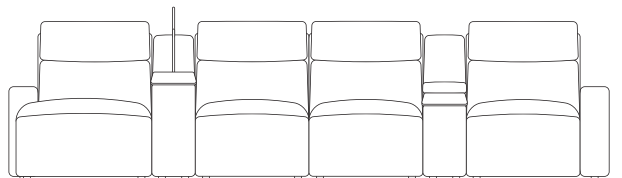

end seats and armless chairs also have option of triple power footrest, backrest & headrest
chaises also have option of dual powered backrest & headrest

4 Seaters

with console

wireless charger & storage console

swivel table & reading light console

with consoles

wireless charger & storage consoles

swivel table & reading light consoles

mixed consoles

end seats and armless chairs also have option of triple power footrest, backrest & headrest
chaises also have option of dual powered backrest & headrest

4 Seaters with Left Hand Facing Chaise

with console

wireless charger & storage console

swivel table & reading light console

with consoles

wireless charger & storage consoles

swivel table & reading light consoles

mixed consoles

end seats and armless chairs also have option of triple power footrest, backrest & headrest
chaises also have option of dual powered backrest & headrest

4 Seaters with Right Hand Facing Chaise