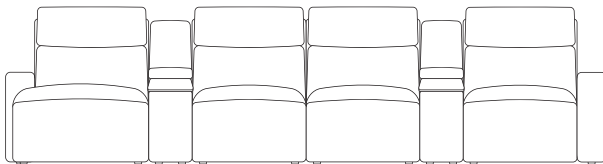

end seats and armless chairs also have option of triple power footrest, backrest & headrest
chaises also have option of dual powered backrest & headrest

4 Seaters

with console

wireless charger & storage console

swivel table & reading light console

with consoles

wireless charger & storage consoles

swivel table & reading light consoles

mixed consoles

end seats and armless chairs also have option of triple power footrest, backrest & headrest
chaises also have option of dual powered backrest & headrest

4 Seaters with Left Hand Facing Chaise

with console

wireless charger & storage console

swivel table & reading light console

with consoles

wireless charger & storage consoles

swivel table & reading light consoles

mixed consoles

end seats and armless chairs also have option of triple power footrest, backrest & headrest
chaises also have option of dual powered backrest & headrest

4 Seaters with Right Hand Facing Chaise