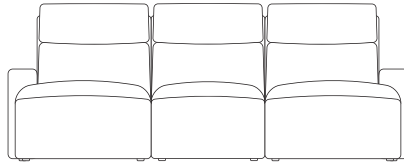

mixed consoles

end seats and armless chairs also have option of triple power footrest, backrest & headrest
chaises also have option of dual powered backrest & headrest

3 Seaters with Chaise

left arm facing chaise

right arm facing chaise

with console

wireless charger & storage console

swivel table & reading light console

with two consoles

wireless charger & storage consoles

swivel table & reading light consoles

mixed consoles

end seats and armless chairs also have option of triple power footrest, backrest & headrest
chaises also have option of dual powered backrest & headrest

3 Seaters with Two Chaises

left and right arm facing chaises

with consoles

wireless charger & storage consoles

swivel table & reading light consoles

mixed consoles

3 Seaters with Three Chaises

wireless charger & storage consoles

swivel table & reading light consoles

mixed consoles