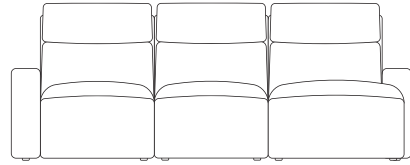

Single Armless Chair

Double Armless Chair

2 Seaters

with console

wireless charger & storage console

swivel table & reading light console

end seats and armless chairs also have option of triple power footrest, backrest & headrest
chaises also have option of dual powered backrest & headrest

2 Seaters with Chaise

left arm facing chaise

right arm facing chaise

with console

wireless charger & storage console

swivel table & reading light console

end seats and armless chairs also have option of triple power footrest, backrest & headrest
chaises also have option of dual powered backrest & headrest

3 Seaters

with console

wireless charger & storage console

swivel table & reading light console

with two consoles

wireless charger & storage consoles

swivel table & reading light consoles

mixed consoles

mixed consoles

end seats and armless chairs also have option of triple power footrest, backrest & headrest
chaises also have option of dual powered backrest & headrest

3 Seaters with Chaise

left arm facing chaise