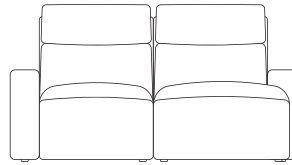

Single Armless Chair

Double Armless Chair

2 Seaters

with console

wireless charger & storage console

swivel table & reading light console

end seats and armless chairs also have option of triple power footrest, backrest & headrest
chaises also have option of dual powered backrest & headrest

2 Seaters with Chaise

left arm facing chaise

right arm facing chaise

with console

wireless charger & storage console

swivel table & reading light console

end seats and armless chairs also have option of triple power footrest, backrest & headrest
chaises also have option of dual powered backrest & headrest

3 Seaters

with console

wireless charger & storage console

swivel table & reading light console

with two consoles

wireless charger & storage consoles

swivel table & reading light consoles

mixed consoles

mixed consoles

end seats and armless chairs also have option of triple power footrest, backrest & headrest
chaises also have option of dual powered backrest & headrest

3 Seaters with Chaise

left arm facing chaise