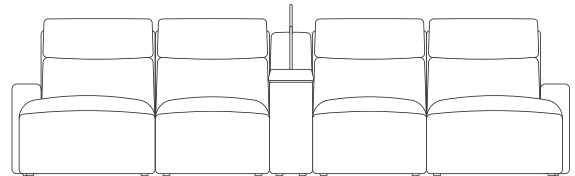

mixed consoles

end seats and armless chairs also have option of triple power footrest, backrest & headrest
chaises also have option of dual powered backrest & headrest

4 Seaters with Right Hand Facing Chaise

with console

wireless charger & storage console

swivel table & reading light console

with consoles

wireless charger & storage consoles

swivel table & reading light consoles

mixed consoles

end seats and armless chairs also have option of triple power footrest, backrest & headrest
chaises also have option of dual powered backrest & headrest

4 Seaters with Chaises On Both Ends

with console

wireless charger & storage console

swivel table & reading light console

with consoles

wireless charger & storage consoles

swivel table & reading light consoles

mixed consoles

end seats and armless chairs also have option of triple power footrest, backrest & headrest
chaises also have option of dual powered backrest & headrest