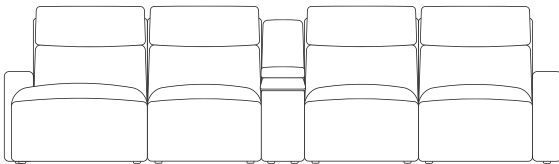

end seats and armless chairs also have option of triple power footrest, backrest & headrest
chaises also have option of dual powered backrest & headrest

4 Seaters

with console

wireless charger & storage console

swivel table & reading light console

with consoles

wireless charger & storage consoles

swivel table & reading light consoles

mixed consoles

end seats and armless chairs also have option of triple power footrest, backrest & headrest
chaises also have option of dual powered backrest & headrest

4 Seaters with Left Hand Facing Chaise

with console

wireless charger & storage console

swivel table & reading light console

with consoles

wireless charger & storage consoles

swivel table & reading light consoles

mixed consoles

end seats and armless chairs also have option of triple power footrest, backrest & headrest
chaises also have option of dual powered backrest & headrest

4 Seaters with Right Hand Facing Chaise