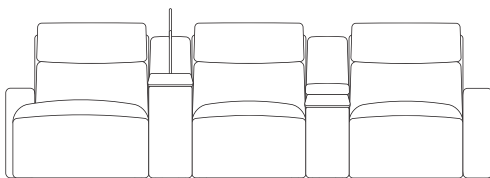

mixed consoles

end seats and armless chairs also have option of triple power footrest, backrest & headrest
chaises also have option of dual powered backrest & headrest

3 Seaters with Chaise

left arm facing chaise

right arm facing chaise

with console

wireless charger & storage console

swivel table & reading light console

with two consoles

wireless charger & storage consoles

swivel table & reading light consoles

mixed consoles

end seats and armless chairs also have option of triple power footrest, backrest & headrest
chaises also have option of dual powered backrest & headrest

3 Seaters with Two Chaises

left and right arm facing chaises

with consoles

wireless charger & storage consoles

swivel table & reading light consoles

mixed consoles

3 Seaters with Three Chaises

wireless charger & storage consoles

swivel table & reading light consoles

mixed consoles