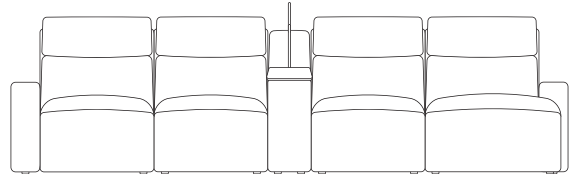

4 Seaters with Left Hand Facing Chaise

with console

wireless charger & storage console

swivel table & reading light console

with consoles

wireless charger & storage consoles

swivel table & reading light consoles

mixed consoles

end seats and armless chairs also have option of triple power footrest, backrest & headrest
chaises also have option of dual powered backrest & headrest

4 Seaters with Right Hand Facing Chaise

with console

wireless charger & storage console

swivel table & reading light console

with consoles

wireless charger & storage consoles

swivel table & reading light consoles

mixed consoles

end seats and armless chairs also have option of triple power footrest, backrest & headrest
chaises also have option of dual powered backrest & headrest

4 Seaters with Chaises On Both Ends

with console

wireless charger & storage console

swivel table & reading light console

with consoles

wireless charger & storage consoles

swivel table & reading light consoles