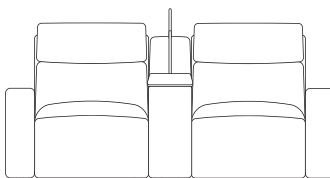

Single Armless Chair

Double Armless Chair

2 Seaters

with console

wireless charger & storage console

swivel table & reading light console

end seats and armless chairs also have option of triple power footrest, backrest & headrest
chaises also have option of dual powered backrest & headrest

2 Seaters with Chaise

left arm facing chaise

right arm facing chaise

with console

wireless charger & storage console

swivel table & reading light console

end seats and armless chairs also have option of triple power footrest, backrest & headrest
chaises also have option of dual powered backrest & headrest

3 Seaters

with console

wireless charger & storage console

swivel table & reading light console

with two consoles

wireless charger & storage consoles

swivel table & reading light consoles

mixed consoles