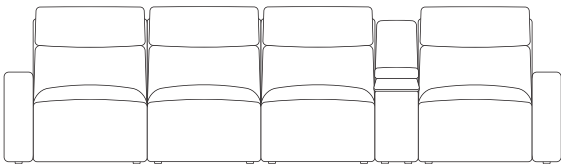

with consoles

wireless charger & storage consoles

swivel table & reading light consoles

mixed consoles

3 Seaters with Three Chaises

wireless charger & storage consoles

swivel table & reading light consoles

mixed consoles

end seats and armless chairs also have option of triple power footrest, backrest & headrest
chaises also have option of dual powered backrest & headrest

4 Seaters

with console

wireless charger & storage console

swivel table & reading light console

with consoles

wireless charger & storage consoles

swivel table & reading light consoles

mixed consoles

end seats and armless chairs also have option of triple power footrest, backrest & headrest
chaises also have option of dual powered backrest & headrest

4 Seaters with Left Hand Facing Chaise

with console

wireless charger & storage console

swivel table & reading light console

with consoles

wireless charger & storage consoles

swivel table & reading light consoles