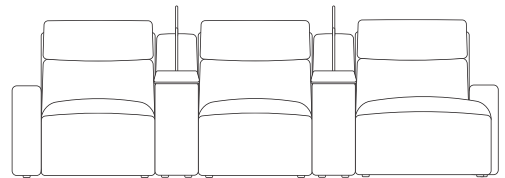

mixed consoles

end seats and armless chairs also have option of triple power footrest, backrest & headrest
chaises also have option of dual powered backrest & headrest

3 Seaters with Chaise

left arm facing chaise

right arm facing chaise

with console

wireless charger & storage console

swivel table & reading light console

with two consoles

wireless charger & storage consoles

swivel table & reading light consoles

mixed consoles

end seats and armless chairs also have option of triple power footrest, backrest & headrest
chaises also have option of dual powered backrest & headrest

3 Seaters with Two Chaises

left and right arm facing chaises

with consoles

wireless charger & storage consoles

swivel table & reading light consoles

mixed consoles

3 Seaters with Three Chaises

wireless charger & storage consoles

swivel table & reading light consoles

mixed consoles