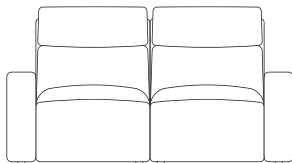

Single Armless Chair

Double Armless Chair

2 Seaters

with console

wireless charger & storage console

swivel table & reading light console

end seats and armless chairs also have option of triple power footrest, backrest & headrest
chaises also have option of dual powered backrest & headrest

2 Seaters with Chaise

left arm facing chaise

right arm facing chaise

with console

wireless charger & storage console

swivel table & reading light console

end seats and armless chairs also have option of triple power footrest, backrest & headrest
chaises also have option of dual powered backrest & headrest

3 Seaters

with console

wireless charger & storage console

swivel table & reading light console

with two consoles

wireless charger & storage consoles

swivel table & reading light consoles

mixed consoles