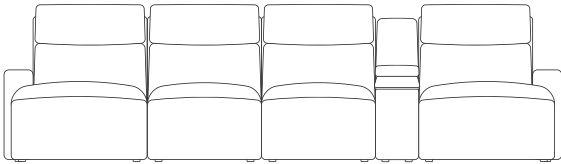

end seats and armless chairs also have option of triple power footrest, backrest & headrest
chaises also have option of dual powered backrest & headrest

4 Seaters

with console

wireless charger & storage console

mixed consoles

end seats and armless chairs also have option of triple power footrest, backrest & headrest
chaises also have option of dual powered backrest & headrest

4 Seaters with Right Hand Facing Chaise

with console

wireless charger & storage console

swivel table & reading light console

with consoles

wireless charger & storage consoles

swivel table & reading light consoles

mixed consoles

end seats and armless chairs also have option of triple power footrest, backrest & headrest
chaises also have option of dual powered backrest & headrest

4 Seaters with Chaises On Both Ends

with console

wireless charger & storage console

swivel table & reading light console

with consoles

wireless charger & storage consoles

swivel table & reading light consoles