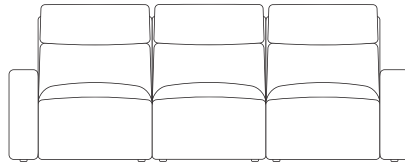

Single Armless Chair

Double Armless Chair

2 Seaters

with console

wireless charger & storage console

swivel table & reading light console

end seats and armless chairs also have option of triple power footrest, backrest & headrest
chaises also have option of dual powered backrest & headrest

2 Seaters with Chaise

left arm facing chaise

right arm facing chaise

with console

wireless charger & storage console

swivel table & reading light console

end seats and armless chairs also have option of triple power footrest, backrest & headrest
chaises also have option of dual powered backrest & headrest

3 Seaters

with console

wireless charger & storage console

swivel table & reading light console

with two consoles

wireless charger & storage consoles

swivel table & reading light consoles

mixed consoles

mixed consoles

end seats and armless chairs also have option of triple power footrest, backrest & headrest
chaises also have option of dual powered backrest & headrest

3 Seaters with Chaise

left arm facing chaise