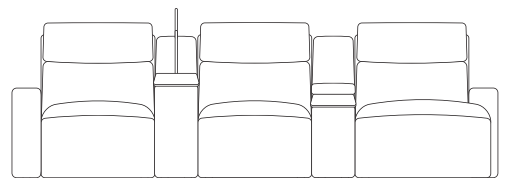

mixed consoles

end seats and armless chairs also have option of triple power footrest, backrest & headrest
chaises also have option of dual powered backrest & headrest

3 Seaters with Chaise

left arm facing chaise

right arm facing chaise

with console

wireless charger & storage console

swivel table & reading light console

with two consoles

wireless charger & storage consoles

swivel table & reading light consoles

mixed consoles

end seats and armless chairs also have option of triple power footrest, backrest & headrest
chaises also have option of dual powered backrest & headrest

3 Seaters with Two Chaises

left and right arm facing chaises

with consoles

wireless charger & storage consoles

swivel table & reading light consoles

mixed consoles

3 Seaters with Three Chaises

wireless charger & storage consoles

swivel table & reading light consoles

mixed consoles