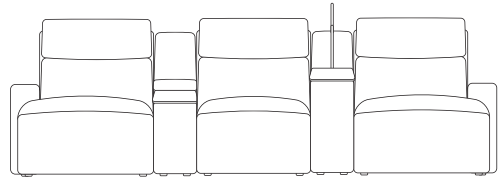

end seats and armless chairs also have option of triple power footrest, backrest & headrest
chaises also have option of dual powered backrest & headrest

3 Seaters with Two Chaises

left and right arm facing chaises

with consoles

wireless charger & storage consoles

swivel table & reading light consoles

mixed consoles

3 Seaters with Three Chaises

wireless charger & storage consoles

swivel table & reading light consoles

mixed consoles

end seats and armless chairs also have option of triple power footrest, backrest & headrest
chaises also have option of dual powered backrest & headrest

4 Seaters

with console

wireless charger & storage console

swivel table & reading light console

with consoles

wireless charger & storage consoles

swivel table & reading light consoles

mixed consoles

end seats and armless chairs also have option of triple power footrest, backrest & headrest
chaises also have option of dual powered backrest & headrest