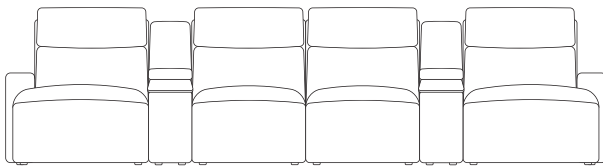

mixed consoles

end seats and armless chairs also have option of triple power footrest, backrest & headrest
chaises also have option of dual powered backrest & headrest

4 Seaters with Right Hand Facing Chaise

with console

wireless charger & storage console

swivel table & reading light console

with consoles

wireless charger & storage consoles

swivel table & reading light consoles

mixed consoles

end seats and armless chairs also have option of triple power footrest, backrest & headrest
chaises also have option of dual powered backrest & headrest

4 Seaters with Chaises On Both Ends

with console

wireless charger & storage console

swivel table & reading light console

with consoles

wireless charger & storage consoles

swivel table & reading light consoles

mixed consoles

end seats and armless chairs also have option of triple power footrest, backrest & headrest
chaises also have option of dual powered backrest & headrest