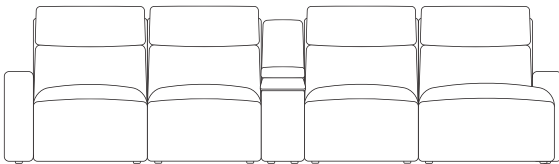

4 Seaters with Left Hand Facing Chaise

with console

wireless charger & storage console

swivel table & reading light console

with consoles

wireless charger & storage consoles

swivel table & reading light consoles

mixed consoles

end seats and armless chairs also have option of triple power footrest, backrest & headrest
chaises also have option of dual powered backrest & headrest

4 Seaters with Right Hand Facing Chaise

with console

wireless charger & storage console

swivel table & reading light console

with consoles

wireless charger & storage consoles

swivel table & reading light consoles

mixed consoles

end seats and armless chairs also have option of triple power footrest, backrest & headrest
chaises also have option of dual powered backrest & headrest

4 Seaters with Chaises On Both Ends

with console

wireless charger & storage console

swivel table & reading light console

with consoles

wireless charger & storage consoles

swivel table & reading light consoles