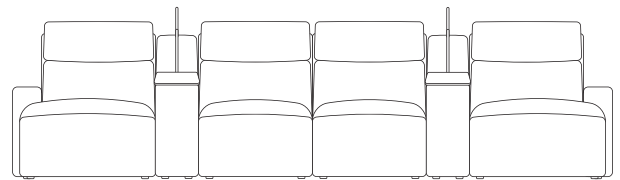

mixed consoles

end seats and armless chairs also have option of triple power footrest, backrest & headrest
chaises also have option of dual powered backrest & headrest

4 Seaters with Right Hand Facing Chaise

with console

wireless charger & storage console

swivel table & reading light console

with consoles

wireless charger & storage consoles

swivel table & reading light consoles

mixed consoles

end seats and armless chairs also have option of triple power footrest, backrest & headrest
chaises also have option of dual powered backrest & headrest

4 Seaters with Chaises On Both Ends

with console

wireless charger & storage console

swivel table & reading light console

with consoles

wireless charger & storage consoles

swivel table & reading light consoles

mixed consoles

end seats and armless chairs also have option of triple power footrest, backrest & headrest
chaises also have option of dual powered backrest & headrest