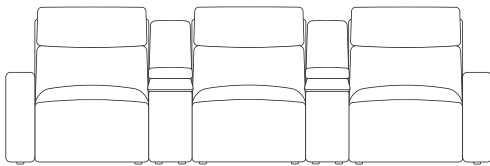

2 Seaters with Chaise

left arm facing chaise

right arm facing chaise

with console

wireless charger & storage console

swivel table & reading light console

end seats and armless chairs also have option of triple power footrest, backrest & headrest
chaises also have option of dual powered backrest & headrest

3 Seaters

with console

wireless charger & storage console

swivel table & reading light console

with two consoles

wireless charger & storage consoles

swivel table & reading light consoles

mixed consoles

mixed consoles

end seats and armless chairs also have option of triple power footrest, backrest & headrest
chaises also have option of dual powered backrest & headrest

3 Seaters with Chaise

left arm facing chaise

right arm facing chaise

with console

wireless charger & storage console

swivel table & reading light console

with two consoles

wireless charger & storage consoles

swivel table & reading light consoles

mixed consoles