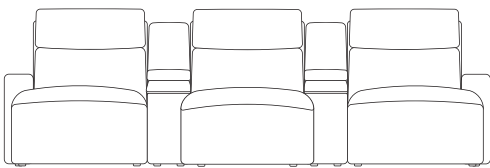

end seats and armless chairs also have option of triple power footrest, backrest & headrest
chaises also have option of dual powered backrest & headrest

3 Seaters with Two Chaises

left and right arm facing chaises

with consoles

wireless charger & storage consoles

swivel table & reading light consoles

mixed consoles

3 Seaters with Three Chaises

wireless charger & storage consoles

swivel table & reading light consoles

mixed consoles

end seats and armless chairs also have option of triple power footrest, backrest & headrest
chaises also have option of dual powered backrest & headrest

4 Seaters

with console

wireless charger & storage console

swivel table & reading light console

with consoles

wireless charger & storage consoles

swivel table & reading light consoles

mixed consoles

end seats and armless chairs also have option of triple power footrest, backrest & headrest
chaises also have option of dual powered backrest & headrest