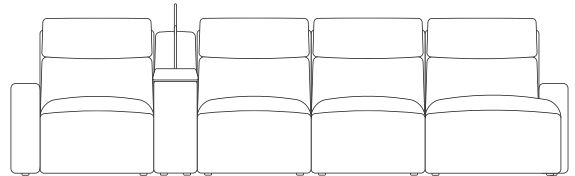

4 Seaters with Left Hand Facing Chaise

with console

wireless charger & storage console

swivel table & reading light console

with consoles

wireless charger & storage consoles

swivel table & reading light consoles

mixed consoles

end seats and armless chairs also have option of triple power footrest, backrest & headrest
chaises also have option of dual powered backrest & headrest

4 Seaters with Right Hand Facing Chaise

with console

wireless charger & storage console

swivel table & reading light console

with consoles

wireless charger & storage consoles

swivel table & reading light consoles

mixed consoles

end seats and armless chairs also have option of triple power footrest, backrest & headrest
chaises also have option of dual powered backrest & headrest

4 Seaters with Chaises On Both Ends

with console

wireless charger & storage console

swivel table & reading light console

with consoles

wireless charger & storage consoles

swivel table & reading light consoles