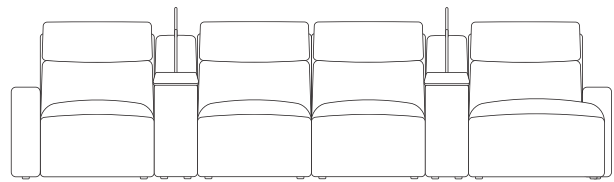

4 Seaters with Left Hand Facing Chaise

with console

wireless charger & storage console

swivel table & reading light console

with consoles

wireless charger & storage consoles

swivel table & reading light consoles

mixed consoles

end seats and armless chairs also have option of triple power footrest, backrest & headrest
chaises also have option of dual powered backrest & headrest

4 Seaters with Right Hand Facing Chaise

with console

wireless charger & storage console

swivel table & reading light console

with consoles

wireless charger & storage consoles

swivel table & reading light consoles

mixed consoles

end seats and armless chairs also have option of triple power footrest, backrest & headrest
chaises also have option of dual powered backrest & headrest

4 Seaters with Chaises On Both Ends

with console

wireless charger & storage console

swivel table & reading light console

with consoles

wireless charger & storage consoles

swivel table & reading light consoles