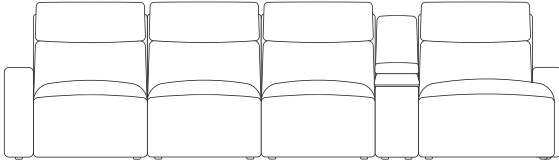

4 Seaters with Left Hand Facing Chaise

with console

wireless charger & storage console

swivel table & reading light console

with consoles

wireless charger & storage consoles

swivel table & reading light consoles

mixed consoles

end seats and armless chairs also have option of triple power footrest, backrest & headrest
chaises also have option of dual powered backrest & headrest

4 Seaters with Right Hand Facing Chaise

with console

wireless charger & storage console

swivel table & reading light console

with consoles

wireless charger & storage consoles

swivel table & reading light consoles

mixed consoles

end seats and armless chairs also have option of triple power footrest, backrest & headrest
chaises also have option of dual powered backrest & headrest

4 Seaters with Chaises On Both Ends

with console

wireless charger & storage console

swivel table & reading light console

with consoles

wireless charger & storage consoles

swivel table & reading light consoles