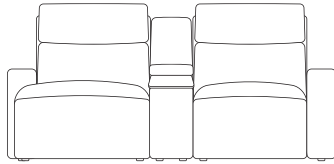

Single Armless Chair

Double Armless Chair

2 Seaters

with console

wireless charger & storage console

swivel table & reading light console

end seats and armless chairs also have option of triple power footrest, backrest & headrest
chaises also have option of dual powered backrest & headrest

2 Seaters with Chaise

left arm facing chaise

right arm facing chaise

with console

wireless charger & storage console

swivel table & reading light console

end seats and armless chairs also have option of triple power footrest, backrest & headrest
chaises also have option of dual powered backrest & headrest

3 Seaters

with console

wireless charger & storage console

swivel table & reading light console

with two consoles

wireless charger & storage consoles

swivel table & reading light consoles

mixed consoles

mixed consoles

end seats and armless chairs also have option of triple power footrest, backrest & headrest
chaises also have option of dual powered backrest & headrest

3 Seaters with Chaise

left arm facing chaise