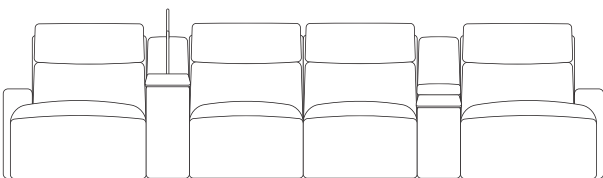

mixed consoles

end seats and armless chairs also have option of triple power footrest, backrest & headrest
chaises also have option of dual powered backrest & headrest

4 Seaters with Right Hand Facing Chaise

with console

wireless charger & storage console

swivel table & reading light console

with consoles

wireless charger & storage consoles

swivel table & reading light consoles

mixed consoles

end seats and armless chairs also have option of triple power footrest, backrest & headrest
chaises also have option of dual powered backrest & headrest

4 Seaters with Chaises On Both Ends

with console

wireless charger & storage console

swivel table & reading light console

with consoles

wireless charger & storage consoles

swivel table & reading light consoles

mixed consoles

end seats and armless chairs also have option of triple power footrest, backrest & headrest
chaises also have option of dual powered backrest & headrest