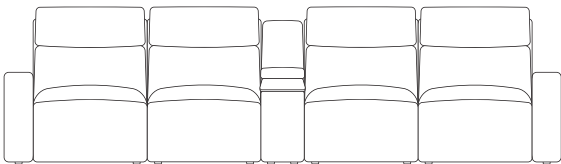

with consoles

wireless charger & storage consoles

swivel table & reading light consoles

mixed consoles

3 Seaters with Three Chaises

wireless charger & storage consoles

swivel table & reading light consoles

mixed consoles

end seats and armless chairs also have option of triple power footrest, backrest & headrest
chaises also have option of dual powered backrest & headrest

4 Seaters

with console

wireless charger & storage console

swivel table & reading light console

with consoles

wireless charger & storage consoles

swivel table & reading light consoles

mixed consoles

end seats and armless chairs also have option of triple power footrest, backrest & headrest
chaises also have option of dual powered backrest & headrest

4 Seaters with Left Hand Facing Chaise

with console

wireless charger & storage console

swivel table & reading light console

with consoles

wireless charger & storage consoles

swivel table & reading light consoles