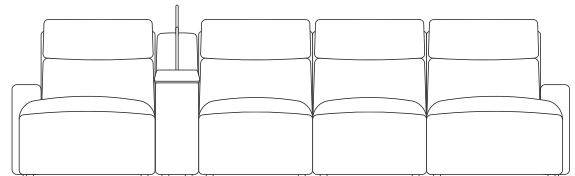

mixed consoles

end seats and armless chairs also have option of triple power footrest, backrest & headrest
chaises also have option of dual powered backrest & headrest

4 Seaters with Right Hand Facing Chaise

with console

wireless charger & storage console

swivel table & reading light console

with consoles

wireless charger & storage consoles

swivel table & reading light consoles

mixed consoles

end seats and armless chairs also have option of triple power footrest, backrest & headrest
chaises also have option of dual powered backrest & headrest

4 Seaters with Chaises On Both Ends

with console

wireless charger & storage console

swivel table & reading light console

with consoles

wireless charger & storage consoles

swivel table & reading light consoles

mixed consoles

end seats and armless chairs also have option of triple power footrest, backrest & headrest
chaises also have option of dual powered backrest & headrest