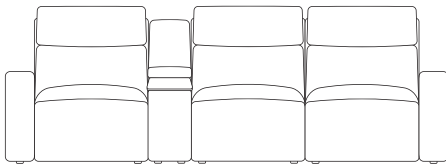

2 Seaters with Chaise

left arm facing chaise

right arm facing chaise

with console

wireless charger & storage console

swivel table & reading light console

end seats and armless chairs also have option of triple power footrest, backrest & headrest
chaises also have option of dual powered backrest & headrest

3 Seaters

with console

wireless charger & storage console

swivel table & reading light console

with two consoles

wireless charger & storage consoles

swivel table & reading light consoles

mixed consoles

mixed consoles

end seats and armless chairs also have option of triple power footrest, backrest & headrest
chaises also have option of dual powered backrest & headrest

3 Seaters with Chaise

left arm facing chaise

right arm facing chaise

with console

wireless charger & storage console

swivel table & reading light console

with two consoles

wireless charger & storage consoles

swivel table & reading light consoles

mixed consoles