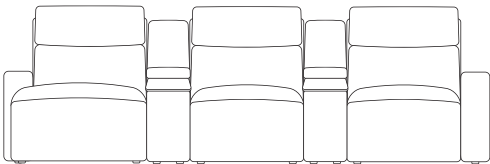

mixed consoles

end seats and armless chairs also have option of triple power footrest, backrest & headrest
chaises also have option of dual powered backrest & headrest

3 Seaters with Chaise

left arm facing chaise

right arm facing chaise

with console

wireless charger & storage console

swivel table & reading light console

with two consoles

wireless charger & storage consoles

swivel table & reading light consoles

mixed consoles

end seats and armless chairs also have option of triple power footrest, backrest & headrest
chaises also have option of dual powered backrest & headrest

3 Seaters with Two Chaises

left and right arm facing chaises

with consoles

wireless charger & storage consoles

swivel table & reading light consoles

mixed consoles

3 Seaters with Three Chaises

wireless charger & storage consoles

swivel table & reading light consoles

mixed consoles