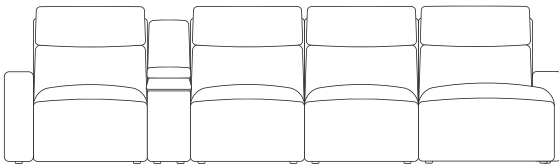

4 Seaters with Left Hand Facing Chaise

with console

wireless charger & storage console

swivel table & reading light console

with consoles

wireless charger & storage consoles

swivel table & reading light consoles

mixed consoles

end seats and armless chairs also have option of triple power footrest, backrest & headrest
chaises also have option of dual powered backrest & headrest

4 Seaters with Right Hand Facing Chaise

with console

wireless charger & storage console

swivel table & reading light console

with consoles

wireless charger & storage consoles

swivel table & reading light consoles

mixed consoles

end seats and armless chairs also have option of triple power footrest, backrest & headrest
chaises also have option of dual powered backrest & headrest

4 Seaters with Chaises On Both Ends

with console

wireless charger & storage console

swivel table & reading light console

with consoles

wireless charger & storage consoles

swivel table & reading light consoles