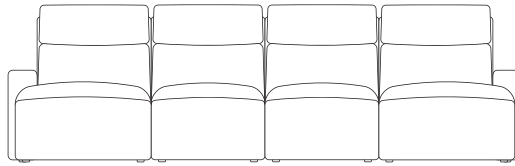

4 Seaters with Left Hand Facing Chaise

with console

wireless charger & storage console

swivel table & reading light console

with consoles

wireless charger & storage consoles

swivel table & reading light consoles

mixed consoles

end seats and armless chairs also have option of triple power footrest, backrest & headrest
chaises also have option of dual powered backrest & headrest

4 Seaters with Right Hand Facing Chaise

with console

wireless charger & storage console

swivel table & reading light console

with consoles

wireless charger & storage consoles

swivel table & reading light consoles

mixed consoles

end seats and armless chairs also have option of triple power footrest, backrest & headrest
chaises also have option of dual powered backrest & headrest

4 Seaters with Chaises On Both Ends

with console

wireless charger & storage console

swivel table & reading light console

with consoles

wireless charger & storage consoles

swivel table & reading light consoles