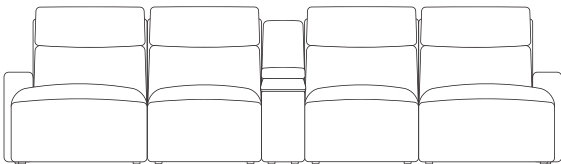

mixed consoles

end seats and armless chairs also have option of triple power footrest, backrest & headrest
chaises also have option of dual powered backrest & headrest

4 Seaters with Right Hand Facing Chaise

with console

wireless charger & storage console

swivel table & reading light console

with consoles

wireless charger & storage consoles

swivel table & reading light consoles

mixed consoles

end seats and armless chairs also have option of triple power footrest, backrest & headrest
chaises also have option of dual powered backrest & headrest

4 Seaters with Chaises On Both Ends

with console

wireless charger & storage console

swivel table & reading light console

with consoles

wireless charger & storage consoles

swivel table & reading light consoles

mixed consoles

end seats and armless chairs also have option of triple power footrest, backrest & headrest
chaises also have option of dual powered backrest & headrest