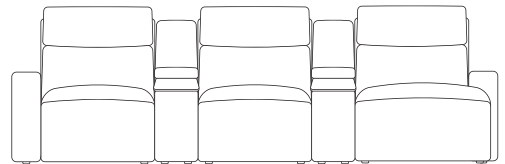

mixed consoles

end seats and armless chairs also have option of triple power footrest, backrest & headrest
chaises also have option of dual powered backrest & headrest

3 Seaters with Chaise

left arm facing chaise

right arm facing chaise

with console

wireless charger & storage console

swivel table & reading light console

with two consoles

wireless charger & storage consoles

swivel table & reading light consoles

mixed consoles

end seats and armless chairs also have option of triple power footrest, backrest & headrest
chaises also have option of dual powered backrest & headrest

3 Seaters with Two Chaises

left and right arm facing chaises

with consoles

wireless charger & storage consoles

swivel table & reading light consoles

mixed consoles

3 Seaters with Three Chaises

wireless charger & storage consoles

swivel table & reading light consoles

mixed consoles