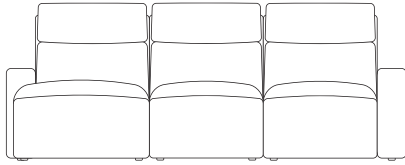

Single Armless Chair

Double Armless Chair

2 Seaters

with console

wireless charger & storage console

swivel table & reading light console

end seats and armless chairs also have option of triple power footrest, backrest & headrest
chaises also have option of dual powered backrest & headrest

2 Seaters with Chaise

left arm facing chaise

right arm facing chaise

with console

wireless charger & storage console

swivel table & reading light console

end seats and armless chairs also have option of triple power footrest, backrest & headrest
chaises also have option of dual powered backrest & headrest

3 Seaters

with console

wireless charger & storage console

swivel table & reading light console

with two consoles

wireless charger & storage consoles

swivel table & reading light consoles

mixed consoles

mixed consoles

end seats and armless chairs also have option of triple power footrest, backrest & headrest
chaises also have option of dual powered backrest & headrest

3 Seaters with Chaise

left arm facing chaise