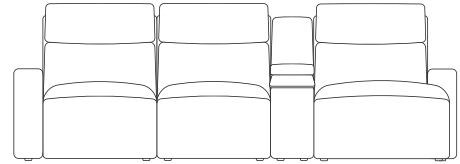

3 Seaters

with console

wireless charger & storage console

swivel table & reading light console

with two consoles

wireless charger & storage consoles

swivel table & reading light consoles

mixed consoles

mixed consoles

end seats and armless chairs also have option of triple power footrest, backrest & headrest
chaises also have option of dual powered backrest & headrest

3 Seaters with Chaise

left arm facing chaise

right arm facing chaise

with console

wireless charger & storage console

swivel table & reading light console

with two consoles

wireless charger & storage consoles

swivel table & reading light consoles

mixed consoles

end seats and armless chairs also have option of triple power footrest, backrest & headrest
chaises also have option of dual powered backrest & headrest

3 Seaters with Two Chaises

left and right arm facing chaises