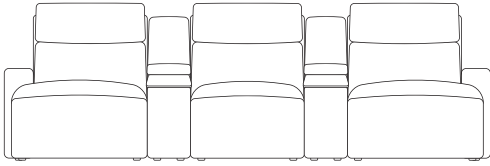

mixed consoles

end seats and armless chairs also have option of triple power footrest, backrest & headrest
chaises also have option of dual powered backrest & headrest

3 Seaters with Chaise

left arm facing chaise

right arm facing chaise

with console

wireless charger & storage console

swivel table & reading light console

with two consoles

wireless charger & storage consoles

swivel table & reading light consoles

mixed consoles

end seats and armless chairs also have option of triple power footrest, backrest & headrest
chaises also have option of dual powered backrest & headrest

3 Seaters with Two Chaises

left and right arm facing chaises

with consoles

wireless charger & storage consoles

swivel table & reading light consoles

mixed consoles

3 Seaters with Three Chaises

wireless charger & storage consoles

swivel table & reading light consoles

mixed consoles