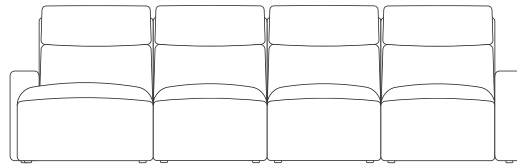

with consoles

wireless charger & storage consoles

swivel table & reading light consoles

mixed consoles

3 Seaters with Three Chaises

wireless charger & storage consoles

swivel table & reading light consoles

mixed consoles

end seats and armless chairs also have option of triple power footrest, backrest & headrest
chaises also have option of dual powered backrest & headrest

4 Seaters

with console

wireless charger & storage console

swivel table & reading light console

with consoles

wireless charger & storage consoles

swivel table & reading light consoles

mixed consoles

end seats and armless chairs also have option of triple power footrest, backrest & headrest
chaises also have option of dual powered backrest & headrest

4 Seaters with Left Hand Facing Chaise

with console

wireless charger & storage console

swivel table & reading light console

with consoles

wireless charger & storage consoles

swivel table & reading light consoles