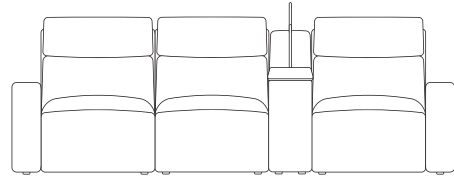

Single Armless Chair

Double Armless Chair

2 Seaters

with console

wireless charger & storage console

swivel table & reading light console

end seats and armless chairs also have option of triple power footrest, backrest & headrest
chaises also have option of dual powered backrest & headrest

2 Seaters with Chaise

left arm facing chaise

right arm facing chaise

with console

wireless charger & storage console

swivel table & reading light console

end seats and armless chairs also have option of triple power footrest, backrest & headrest
chaises also have option of dual powered backrest & headrest

3 Seaters

with console

wireless charger & storage console

swivel table & reading light console

with two consoles

wireless charger & storage consoles

swivel table & reading light consoles

mixed consoles

mixed consoles

end seats and armless chairs also have option of triple power footrest, backrest & headrest
chaises also have option of dual powered backrest & headrest

3 Seaters with Chaise

left arm facing chaise