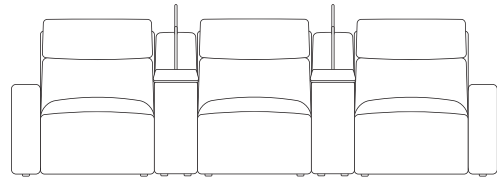

2 Seaters with Chaise

left arm facing chaise

right arm facing chaise

with console

wireless charger & storage console

swivel table & reading light console

end seats and armless chairs also have option of triple power footrest, backrest & headrest
chaises also have option of dual powered backrest & headrest

3 Seaters

with console

wireless charger & storage console

swivel table & reading light console

with two consoles

wireless charger & storage consoles

swivel table & reading light consoles

mixed consoles

mixed consoles

end seats and armless chairs also have option of triple power footrest, backrest & headrest
chaises also have option of dual powered backrest & headrest

3 Seaters with Chaise

left arm facing chaise

right arm facing chaise

with console

wireless charger & storage console

swivel table & reading light console

with two consoles

wireless charger & storage consoles

swivel table & reading light consoles

mixed consoles