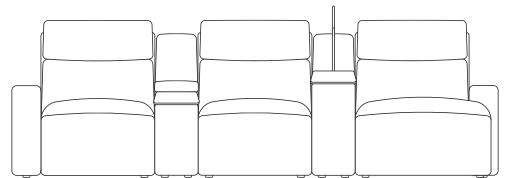

mixed consoles

end seats and armless chairs also have option of triple power footrest, backrest & headrest
chaises also have option of dual powered backrest & headrest

3 Seaters with Chaise

left arm facing chaise

right arm facing chaise

with console

wireless charger & storage console

swivel table & reading light console

with two consoles

wireless charger & storage consoles

swivel table & reading light consoles

mixed consoles

end seats and armless chairs also have option of triple power footrest, backrest & headrest
chaises also have option of dual powered backrest & headrest

3 Seaters with Two Chaises

left and right arm facing chaises

with consoles

wireless charger & storage consoles

swivel table & reading light consoles

mixed consoles

3 Seaters with Three Chaises

wireless charger & storage consoles

swivel table & reading light consoles

mixed consoles