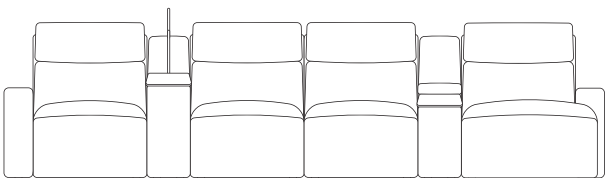

mixed consoles

end seats and armless chairs also have option of triple power footrest, backrest & headrest
chaises also have option of dual powered backrest & headrest

4 Seaters with Right Hand Facing Chaise

with console

wireless charger & storage console

swivel table & reading light console

with consoles

wireless charger & storage consoles

swivel table & reading light consoles

mixed consoles

end seats and armless chairs also have option of triple power footrest, backrest & headrest
chaises also have option of dual powered backrest & headrest

4 Seaters with Chaises On Both Ends

with console

wireless charger & storage console

swivel table & reading light console

with consoles

wireless charger & storage consoles

swivel table & reading light consoles