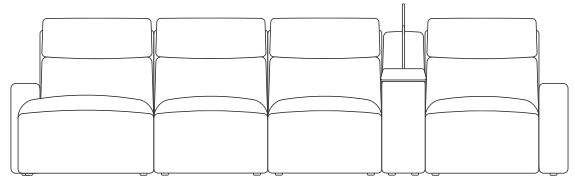

end seats and armless chairs also have option of triple power footrest, backrest & headrest
chaises also have option of dual powered backrest & headrest

4 Seaters

with console

wireless charger & storage console

swivel table & reading light console

with consoles

wireless charger & storage consoles

swivel table & reading light consoles

mixed consoles

end seats and armless chairs also have option of triple power footrest, backrest & headrest
chaises also have option of dual powered backrest & headrest

4 Seaters with Left Hand Facing Chaise

with console

wireless charger & storage console

swivel table & reading light console

with consoles

wireless charger & storage consoles

swivel table & reading light consoles

mixed consoles

end seats and armless chairs also have option of triple power footrest, backrest & headrest
chaises also have option of dual powered backrest & headrest

4 Seaters with Right Hand Facing Chaise