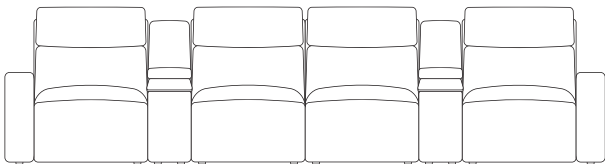

with consoles

wireless charger & storage consoles

swivel table & reading light consoles

mixed consoles

3 Seaters with Three Chaises

wireless charger & storage consoles

swivel table & reading light consoles

mixed consoles

end seats and armless chairs also have option of triple power footrest, backrest & headrest
chaises also have option of dual powered backrest & headrest

4 Seaters

with console

wireless charger & storage console

swivel table & reading light console

with consoles

wireless charger & storage consoles

swivel table & reading light consoles

mixed consoles

end seats and armless chairs also have option of triple power footrest, backrest & headrest
chaises also have option of dual powered backrest & headrest

4 Seaters with Left Hand Facing Chaise

with console

wireless charger & storage console

swivel table & reading light console

with consoles

wireless charger & storage consoles

swivel table & reading light consoles