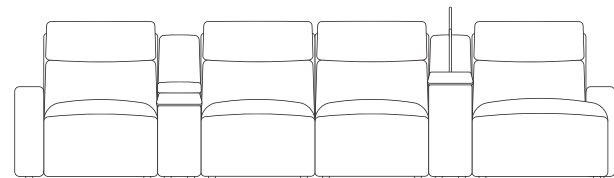

mixed consoles

end seats and armless chairs also have option of triple power footrest, backrest & headrest
chaises also have option of dual powered backrest & headrest

4 Seaters with Right Hand Facing Chaise

with console

wireless charger & storage console

swivel table & reading light console

with consoles

wireless charger & storage consoles

swivel table & reading light consoles

mixed consoles

end seats and armless chairs also have option of triple power footrest, backrest & headrest
chaises also have option of dual powered backrest & headrest

4 Seaters with Chaises On Both Ends

with console

wireless charger & storage console

swivel table & reading light console

with consoles

wireless charger & storage consoles

swivel table & reading light consoles