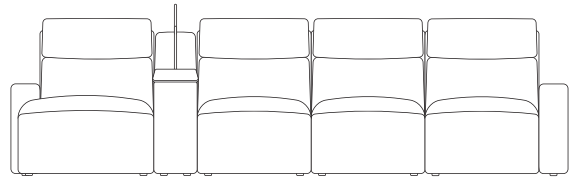

end seats and armless chairs also have option of triple power footrest, backrest & headrest
chaises also have option of dual powered backrest & headrest

4 Seaters

with console

wireless charger & storage console

swivel table & reading light console

with consoles

wireless charger & storage consoles

swivel table & reading light consoles

mixed consoles

end seats and armless chairs also have option of triple power footrest, backrest & headrest
chaises also have option of dual powered backrest & headrest

4 Seaters with Left Hand Facing Chaise

with console

wireless charger & storage console

swivel table & reading light console

with consoles

wireless charger & storage consoles

swivel table & reading light consoles

mixed consoles

end seats and armless chairs also have option of triple power footrest, backrest & headrest
chaises also have option of dual powered backrest & headrest

4 Seaters with Right Hand Facing Chaise