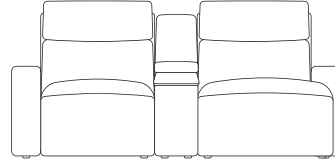

Single Armless Chair

Double Armless Chair

2 Seaters

with console

wireless charger & storage console

swivel table & reading light console

end seats and armless chairs also have option of triple power footrest, backrest & headrest
chaises also have option of dual powered backrest & headrest

2 Seaters with Chaise

left arm facing chaise

right arm facing chaise

with console

wireless charger & storage console

swivel table & reading light console

end seats and armless chairs also have option of triple power footrest, backrest & headrest
chaises also have option of dual powered backrest & headrest

3 Seaters

with console

wireless charger & storage console

swivel table & reading light console

with two consoles

wireless charger & storage consoles

swivel table & reading light consoles

mixed consoles

mixed consoles

end seats and armless chairs also have option of triple power footrest, backrest & headrest
chaises also have option of dual powered backrest & headrest

3 Seaters with Chaise

left arm facing chaise