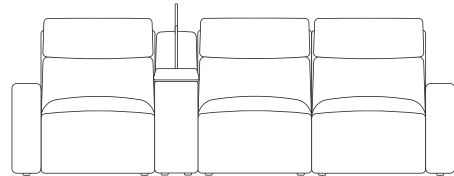

2 Seaters with Chaise

left arm facing chaise

right arm facing chaise

with console

wireless charger & storage console

swivel table & reading light console

end seats and armless chairs also have option of triple power footrest, backrest & headrest
chaises also have option of dual powered backrest & headrest

3 Seaters

with console

wireless charger & storage console

swivel table & reading light console

with two consoles

wireless charger & storage consoles

swivel table & reading light consoles

mixed consoles

mixed consoles

end seats and armless chairs also have option of triple power footrest, backrest & headrest
chaises also have option of dual powered backrest & headrest

3 Seaters with Chaise

left arm facing chaise

right arm facing chaise

with console

wireless charger & storage console

swivel table & reading light console

with two consoles

wireless charger & storage consoles

swivel table & reading light consoles

mixed consoles