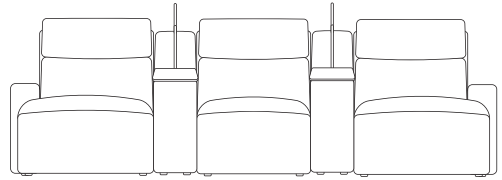

right arm facing chaise

with console

wireless charger & storage console

swivel table & reading light console

with two consoles

wireless charger & storage consoles

swivel table & reading light consoles

mixed consoles

end seats and armless chairs also have option of triple power footrest, backrest & headrest
chaises also have option of dual powered backrest & headrest

3 Seaters with Two Chaises

left and right arm facing chaises

with consoles

wireless charger & storage consoles

swivel table & reading light consoles

mixed consoles

3 Seaters with Three Chaises

wireless charger & storage consoles

swivel table & reading light consoles

mixed consoles

end seats and armless chairs also have option of triple power footrest, backrest & headrest
chaises also have option of dual powered backrest & headrest

4 Seaters

with console

wireless charger & storage console