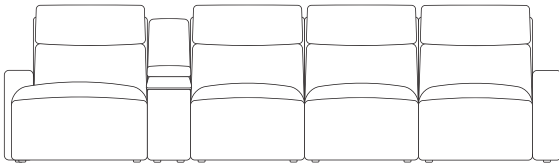

with consoles

wireless charger & storage consoles

swivel table & reading light consoles

mixed consoles

3 Seaters with Three Chaises

wireless charger & storage consoles

swivel table & reading light consoles

mixed consoles

end seats and armless chairs also have option of triple power footrest, backrest & headrest
chaises also have option of dual powered backrest & headrest

4 Seaters

with console

wireless charger & storage console

swivel table & reading light console

with consoles

wireless charger & storage consoles

swivel table & reading light consoles

mixed consoles

end seats and armless chairs also have option of triple power footrest, backrest & headrest
chaises also have option of dual powered backrest & headrest

4 Seaters with Left Hand Facing Chaise

with console

wireless charger & storage console

swivel table & reading light console

with consoles

wireless charger & storage consoles

swivel table & reading light consoles