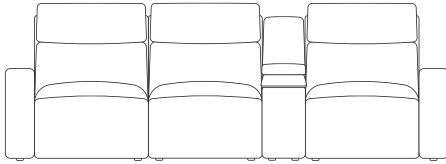

Single Armless Chair

Double Armless Chair

2 Seaters

with console

wireless charger & storage console

swivel table & reading light console

end seats and armless chairs also have option of triple power footrest, backrest & headrest
chaises also have option of dual powered backrest & headrest

2 Seaters with Chaise

left arm facing chaise

right arm facing chaise

with console

wireless charger & storage console

swivel table & reading light console

end seats and armless chairs also have option of triple power footrest, backrest & headrest
chaises also have option of dual powered backrest & headrest

3 Seaters

with console

wireless charger & storage console

swivel table & reading light console

with two consoles

wireless charger & storage consoles

swivel table & reading light consoles

mixed consoles

mixed consoles

end seats and armless chairs also have option of triple power footrest, backrest & headrest
chaises also have option of dual powered backrest & headrest

3 Seaters with Chaise

left arm facing chaise