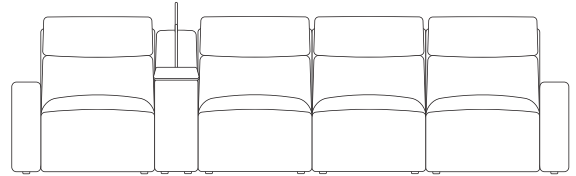

with consoles

wireless charger & storage consoles

swivel table & reading light consoles

mixed consoles

3 Seaters with Three Chaises

wireless charger & storage consoles

swivel table & reading light consoles

mixed consoles

end seats and armless chairs also have option of triple power footrest, backrest & headrest
chaises also have option of dual powered backrest & headrest

4 Seaters

with console

wireless charger & storage console

swivel table & reading light console

with consoles

wireless charger & storage consoles

swivel table & reading light consoles

mixed consoles

end seats and armless chairs also have option of triple power footrest, backrest & headrest
chaises also have option of dual powered backrest & headrest

4 Seaters with Left Hand Facing Chaise

with console

wireless charger & storage console

swivel table & reading light console

with consoles

wireless charger & storage consoles

swivel table & reading light consoles