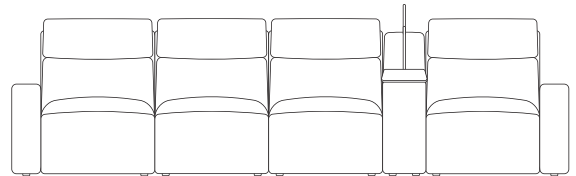

with consoles

wireless charger & storage consoles

swivel table & reading light consoles

mixed consoles

3 Seaters with Three Chaises

wireless charger & storage consoles

swivel table & reading light consoles

mixed consoles

end seats and armless chairs also have option of triple power footrest, backrest & headrest
chaises also have option of dual powered backrest & headrest

4 Seaters

with console

wireless charger & storage console

swivel table & reading light console

with consoles

wireless charger & storage consoles

swivel table & reading light consoles

mixed consoles

end seats and armless chairs also have option of triple power footrest, backrest & headrest
chaises also have option of dual powered backrest & headrest

4 Seaters with Left Hand Facing Chaise

with console

wireless charger & storage console

swivel table & reading light console

with consoles

wireless charger & storage consoles

swivel table & reading light consoles