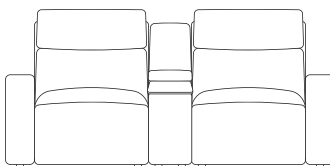

Single Armless Chair

Double Armless Chair

2 Seaters

with console

wireless charger & storage console

swivel table & reading light console

end seats and armless chairs also have option of triple power footrest, backrest & headrest
chaises also have option of dual powered backrest & headrest

2 Seaters with Chaise

left arm facing chaise

right arm facing chaise

with console

wireless charger & storage console

swivel table & reading light console

end seats and armless chairs also have option of triple power footrest, backrest & headrest
chaises also have option of dual powered backrest & headrest

3 Seaters

with console

wireless charger & storage console

swivel table & reading light console

with two consoles

wireless charger & storage consoles

swivel table & reading light consoles

mixed consoles