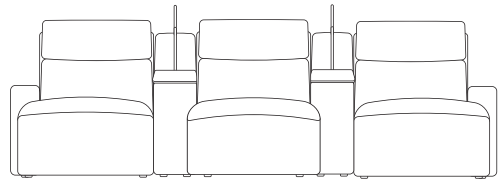

end seats and armless chairs also have option of triple power footrest, backrest & headrest
chaises also have option of dual powered backrest & headrest

3 Seaters with Two Chaises

left and right arm facing chaises

with consoles

wireless charger & storage consoles

swivel table & reading light consoles

mixed consoles

3 Seaters with Three Chaises

wireless charger & storage consoles

swivel table & reading light consoles

mixed consoles

end seats and armless chairs also have option of triple power footrest, backrest & headrest
chaises also have option of dual powered backrest & headrest

4 Seaters

with console

wireless charger & storage console

swivel table & reading light console

with consoles

wireless charger & storage consoles

swivel table & reading light consoles

mixed consoles

end seats and armless chairs also have option of triple power footrest, backrest & headrest
chaises also have option of dual powered backrest & headrest