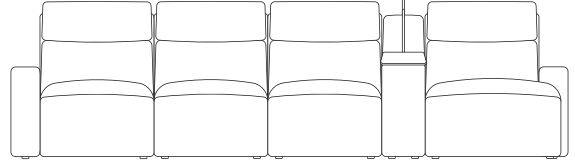

4 Seaters with Left Hand Facing Chaise

with console

wireless charger & storage console

swivel table & reading light console

with consoles

wireless charger & storage consoles

swivel table & reading light consoles

mixed consoles

end seats and armless chairs also have option of triple power footrest, backrest & headrest
chaises also have option of dual powered backrest & headrest

4 Seaters with Right Hand Facing Chaise

with console

wireless charger & storage console

swivel table & reading light console

with consoles

wireless charger & storage consoles

swivel table & reading light consoles

mixed consoles

end seats and armless chairs also have option of triple power footrest, backrest & headrest
chaises also have option of dual powered backrest & headrest

4 Seaters with Chaises On Both Ends

with console

wireless charger & storage console

swivel table & reading light console

with consoles

wireless charger & storage consoles

swivel table & reading light consoles