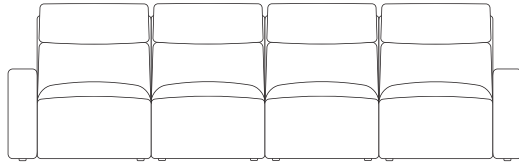

end seats and armless chairs also have option of triple power footrest, backrest & headrest
chaises also have option of dual powered backrest & headrest

3 Seaters with Two Chaises

left and right arm facing chaises

with consoles

wireless charger & storage consoles

swivel table & reading light consoles

mixed consoles

3 Seaters with Three Chaises

wireless charger & storage consoles

swivel table & reading light consoles

mixed consoles

end seats and armless chairs also have option of triple power footrest, backrest & headrest
chaises also have option of dual powered backrest & headrest

4 Seaters

with console

wireless charger & storage console

swivel table & reading light console

with consoles

wireless charger & storage consoles

swivel table & reading light consoles

mixed consoles

end seats and armless chairs also have option of triple power footrest, backrest & headrest
chaises also have option of dual powered backrest & headrest