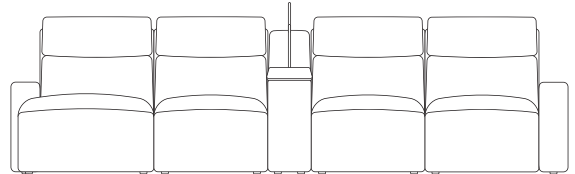

end seats and armless chairs also have option of triple power footrest, backrest & headrest
chaises also have option of dual powered backrest & headrest

4 Seaters

with console

wireless charger & storage console

swivel table & reading light console

with consoles

wireless charger & storage consoles

swivel table & reading light consoles

mixed consoles

end seats and armless chairs also have option of triple power footrest, backrest & headrest
chaises also have option of dual powered backrest & headrest

4 Seaters with Left Hand Facing Chaise

with console

wireless charger & storage console

swivel table & reading light console

with consoles

wireless charger & storage consoles

swivel table & reading light consoles

mixed consoles

end seats and armless chairs also have option of triple power footrest, backrest & headrest
chaises also have option of dual powered backrest & headrest

4 Seaters with Right Hand Facing Chaise